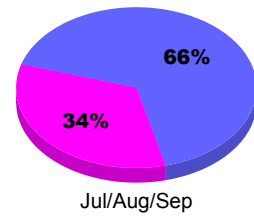

Gender Comparison 2010-2011