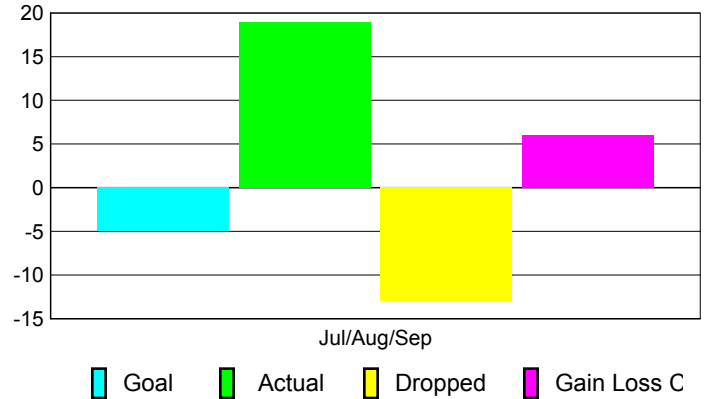

Club Results 2010-2011

Goal, New, Dropped, Gain/Loss

MEMBERSHIP

Membership Results
2010-2011

Membership
2009-2010

Month	Net Memb Goal	Actual New Memb	Actual Dropped Memb	Gain/Loss of Memb	Gain/Loss of Memb
Jul/Aug/Sep	-5	19	-13	6	-10
Totals	-5	19	-13	6	-10

Membership Results 2010-2011

Goal, New, Dropped, Gain/Loss

Comparison of Club Gain/Loss

Current Year Compared to the Previous Year

Comparison of Membership Gain/Loss

Current Year Compared to the Previous Year